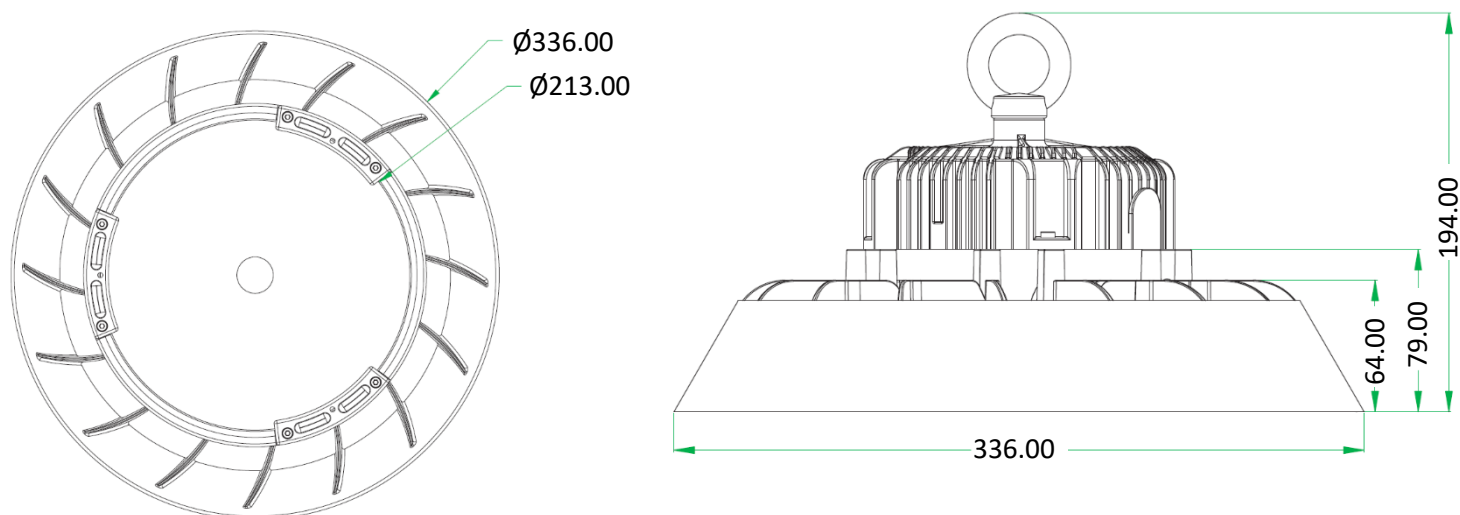

## TECHNICAL PARAMETERS

Model	WPH-200W-006
Input voltage	AC90~305V
Frequency	50/60 Hz
Rated power	200 W
Material	Hliník
Luminance	140lm/W
Operating temperature	-30°C ~ +50°C
Chromaticity	5000K
Dimensions	∅336,5 × 194mm
Beam angle	120°
IP Protection	IP65
Colour rendering	>80Ra

### The package contains:

- 1 pc LED High Bay Light
- 1 pc Instructions
- 1 pc Installation ring and safety rope

## DIMENSIONS